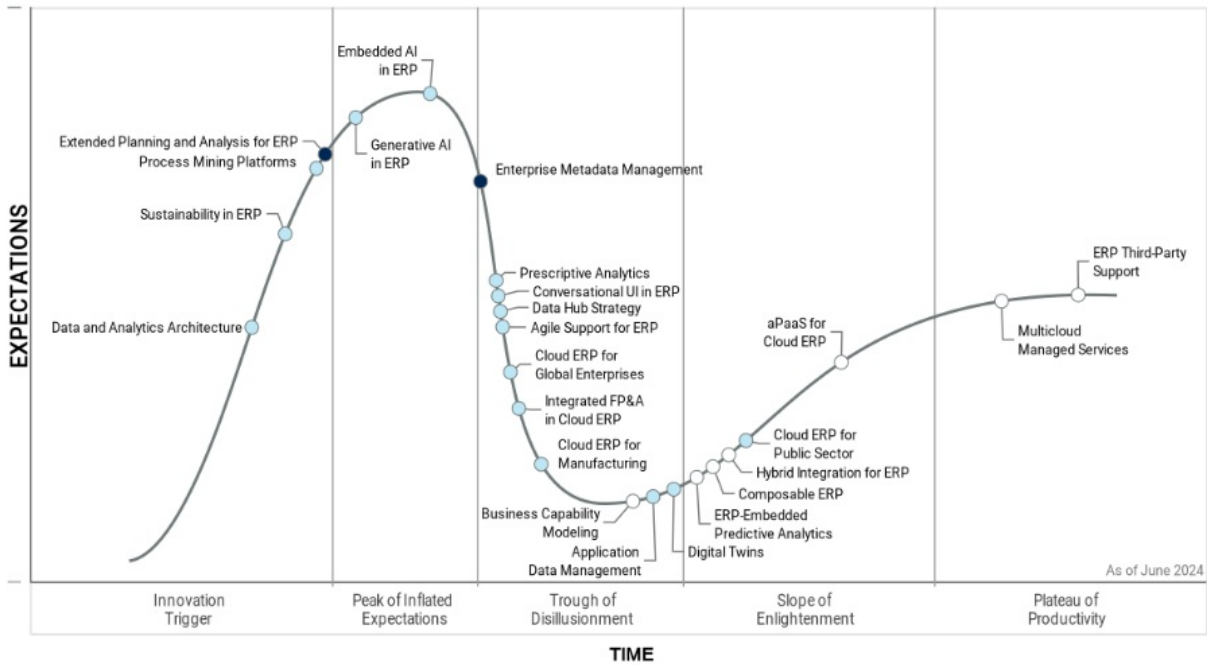

Gartner

For more information please contact sales@medatechuk.com

www.medatechuk.com

MedatechUK | Anchor House | Chandlers Ford, SO53 4DY GB

[Unsubscribe](#) | [Update Profile](#) | [Constant Contact Data Notice](#)